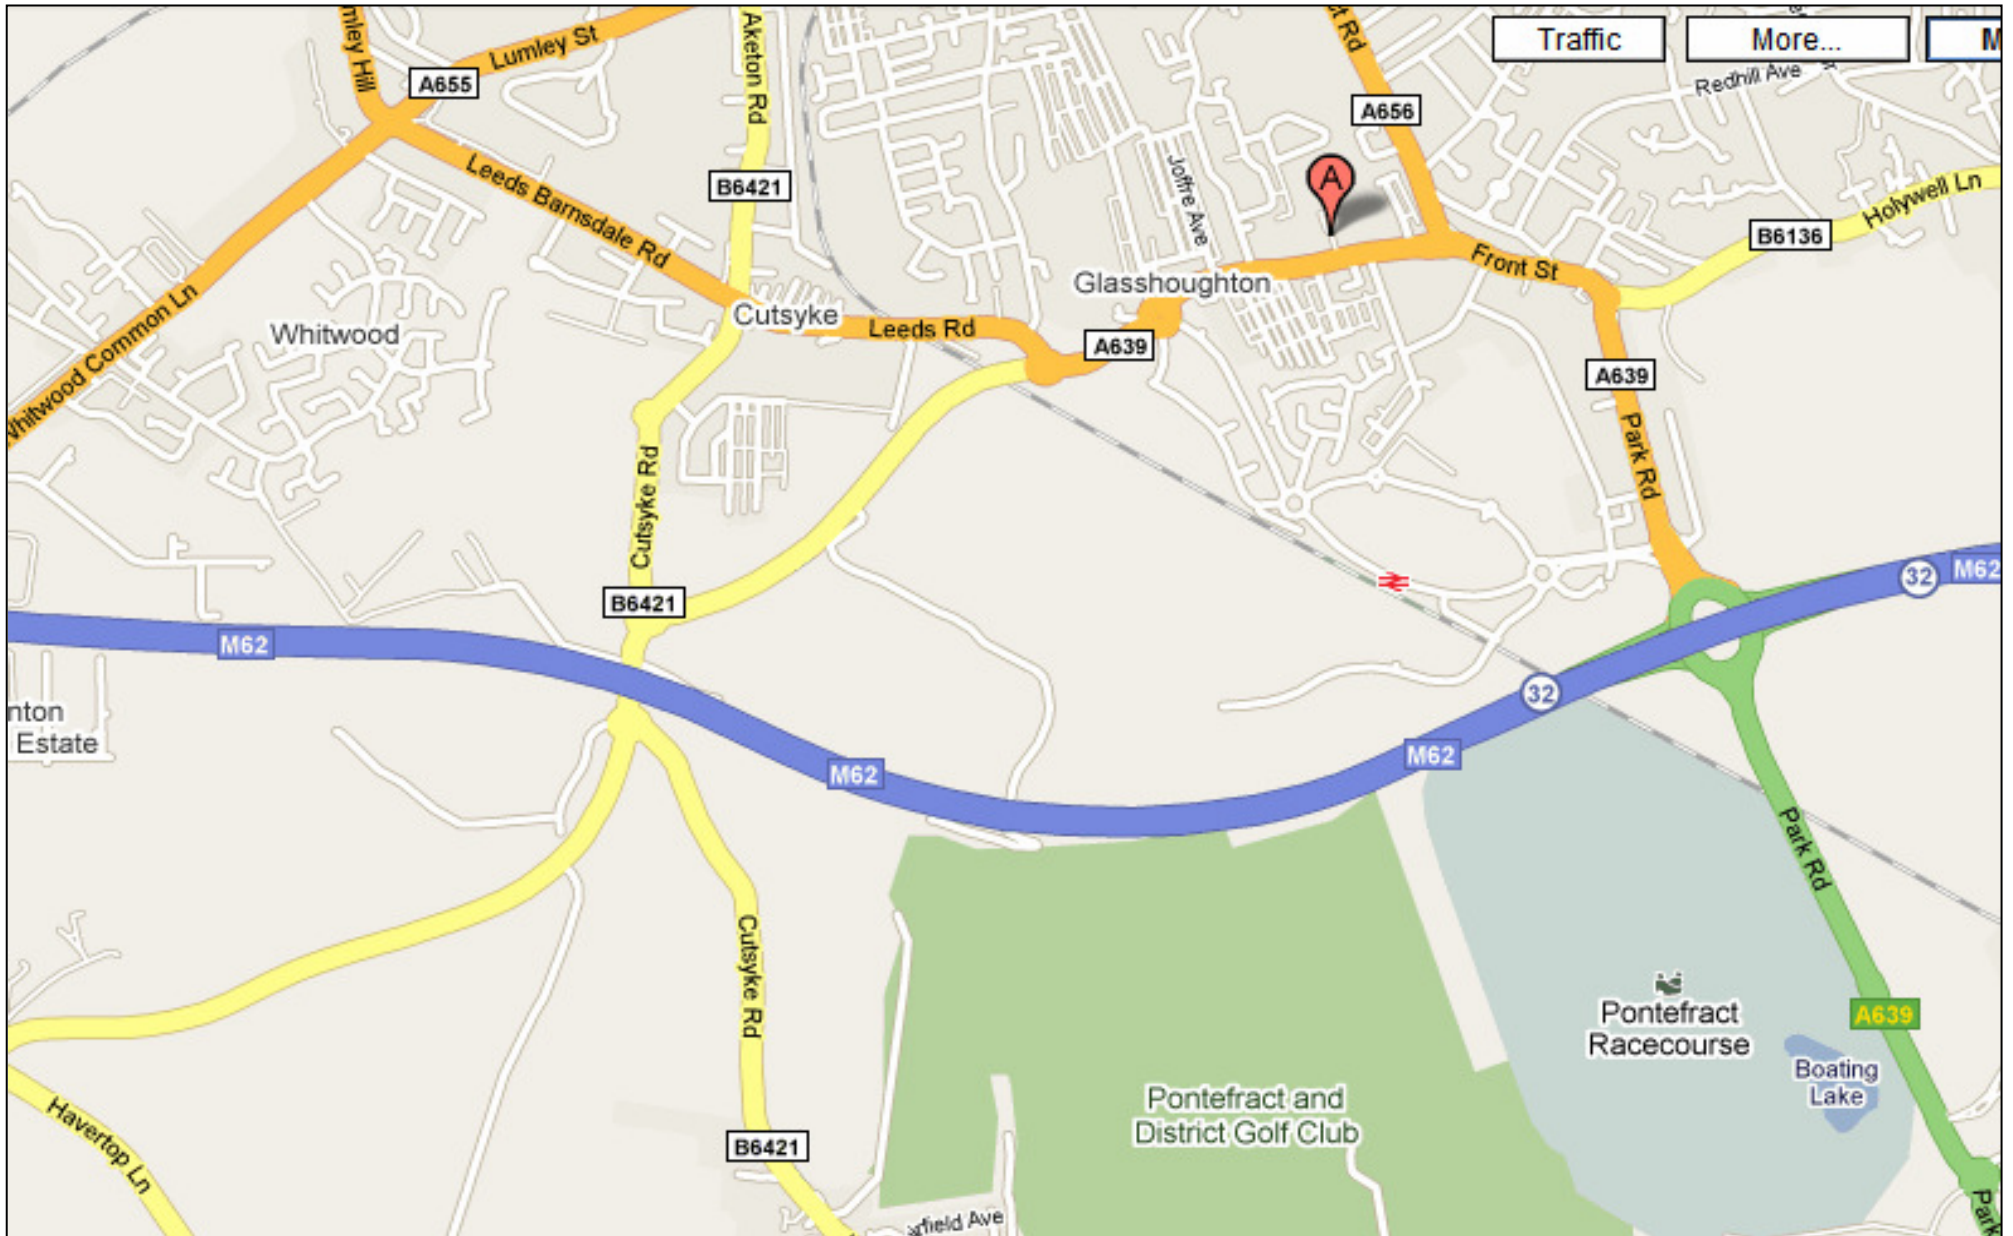

The Glasshoughton Centre, Leeds Road, Glasshoughton, WF10 4PF
www.glasshoughtoncentre.co.uk

**The Glasshoughton Centre, Leeds Road
Glasshoughton, WF10 4PF**

M62 - JUNCTION 32 near Castleford, Wakefield

Directions-

From the North - use A1 South, exit at Junction 41 for M62 WEST

West - find your way to the M62 EAST

East - find your way to the M62 WEST

South - use M1 North, exit at Junction 42 for M62 EAST

Map: The Glasshoughton Centre, Leeds Road, Glasshoughton, WF10 4PF

Map: The Glasshoughton Centre, Leeds Road, Glasshoughton, WF10 4PF

Map: The Glasshoughton Centre, Leeds Road, Glasshoughton, WF10 4PF