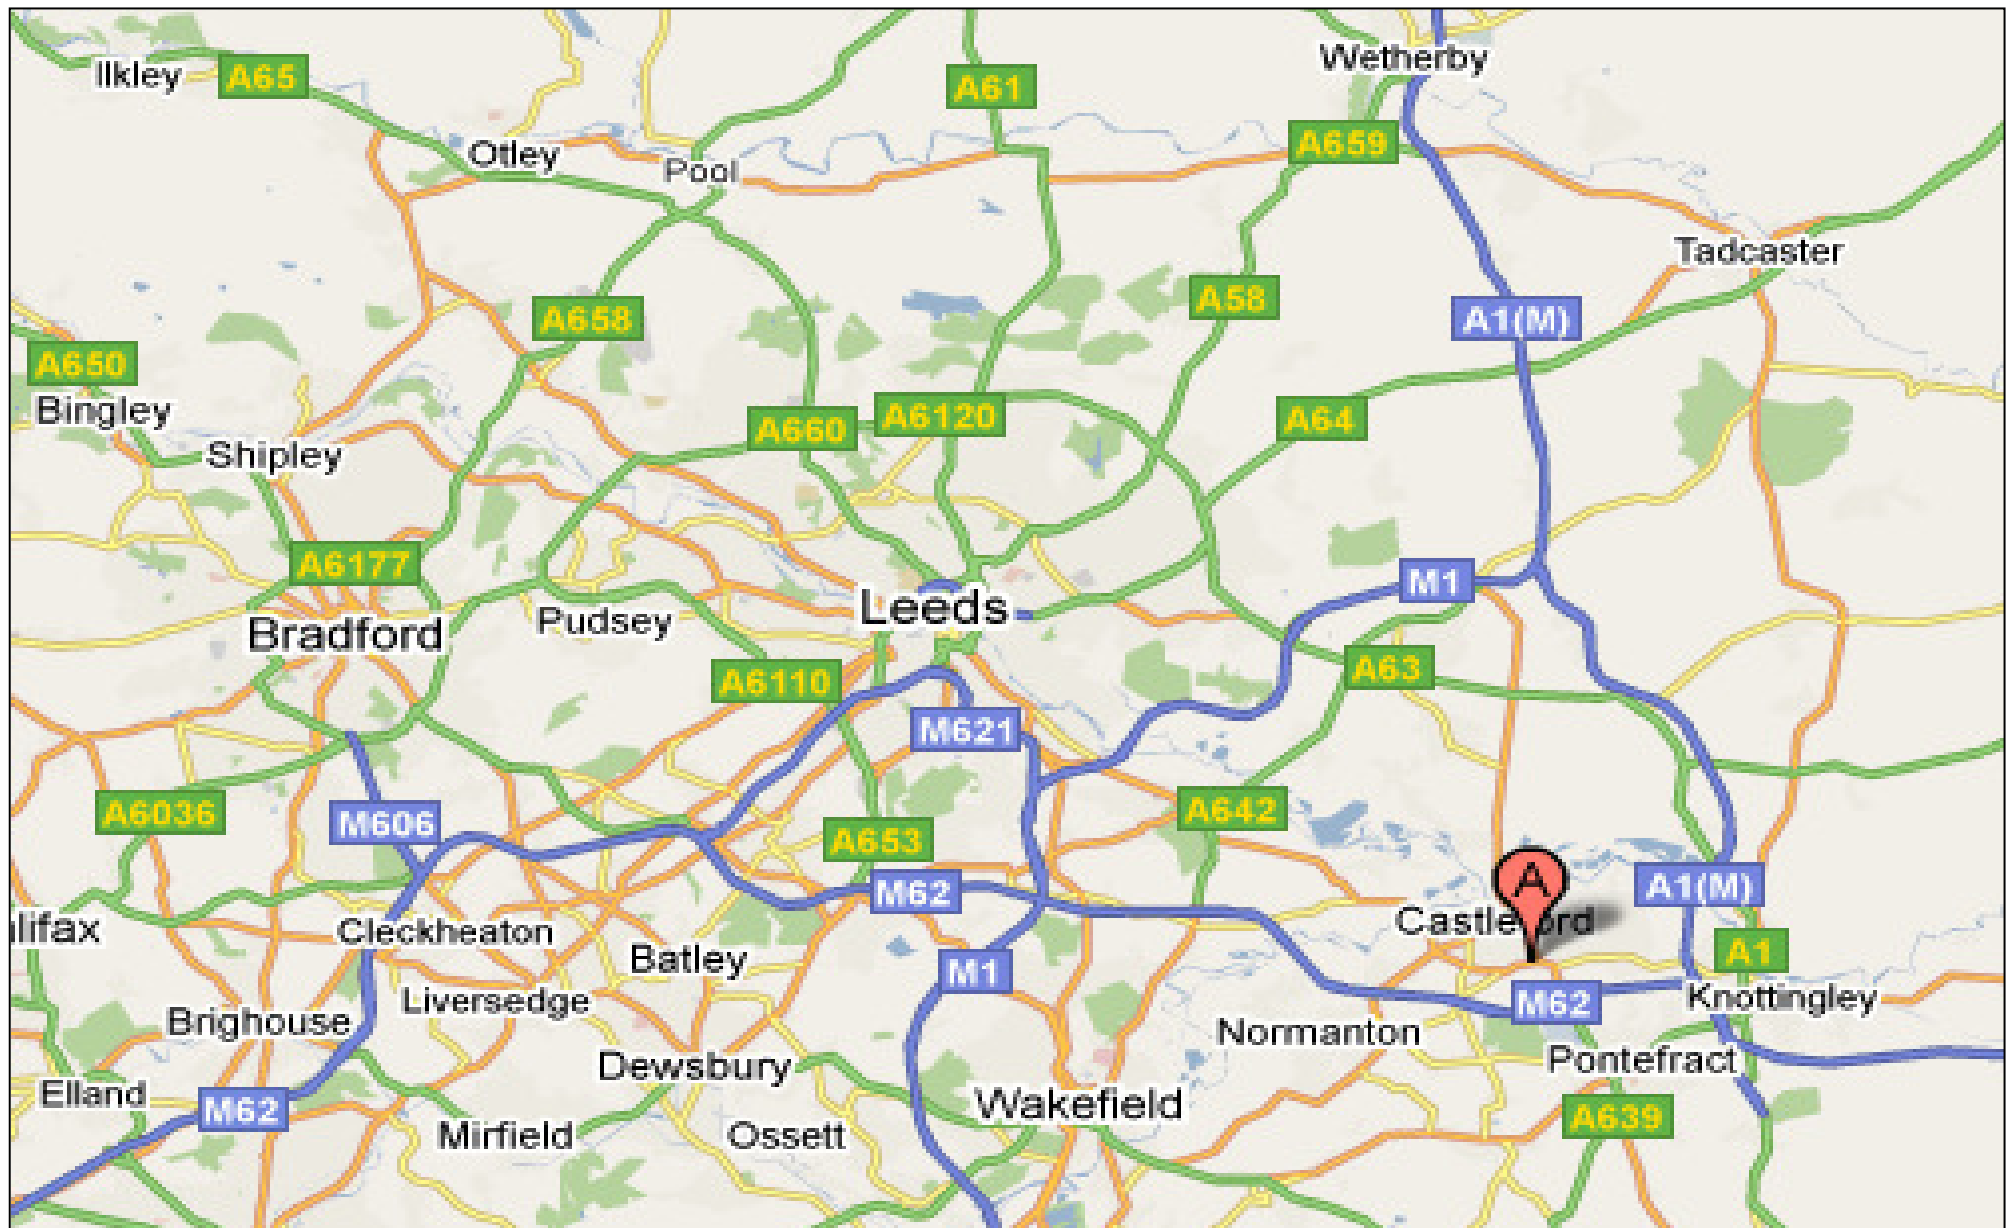

The Glasshoughton Centre, Leeds Road, Glasshoughton, WF10 4PF
www.glasshoughtoncentre.co.uk

**The Glasshoughton Centre, Leeds Road
Glasshoughton, WF10 4PF**

M62 - JUNCTION 32 near Castleford, Wakefield

Directions-

From the North - use A1 South, exit at Junction 41 for M62 WEST

West - find your way to the M62 EAST

East - find your way to the M62 WEST

South - use M1 North, exit at Junction 42 for M62 EAST

Map: The Glasshoughton Centre, Leeds Road, Glasshoughton, WF10 4PF

Map: The Glasshoughton Centre, Leeds Road, Glasshoughton, WF10 4PF

Map: The Glasshoughton Centre, Leeds Road, Glasshoughton, WF10 4PF